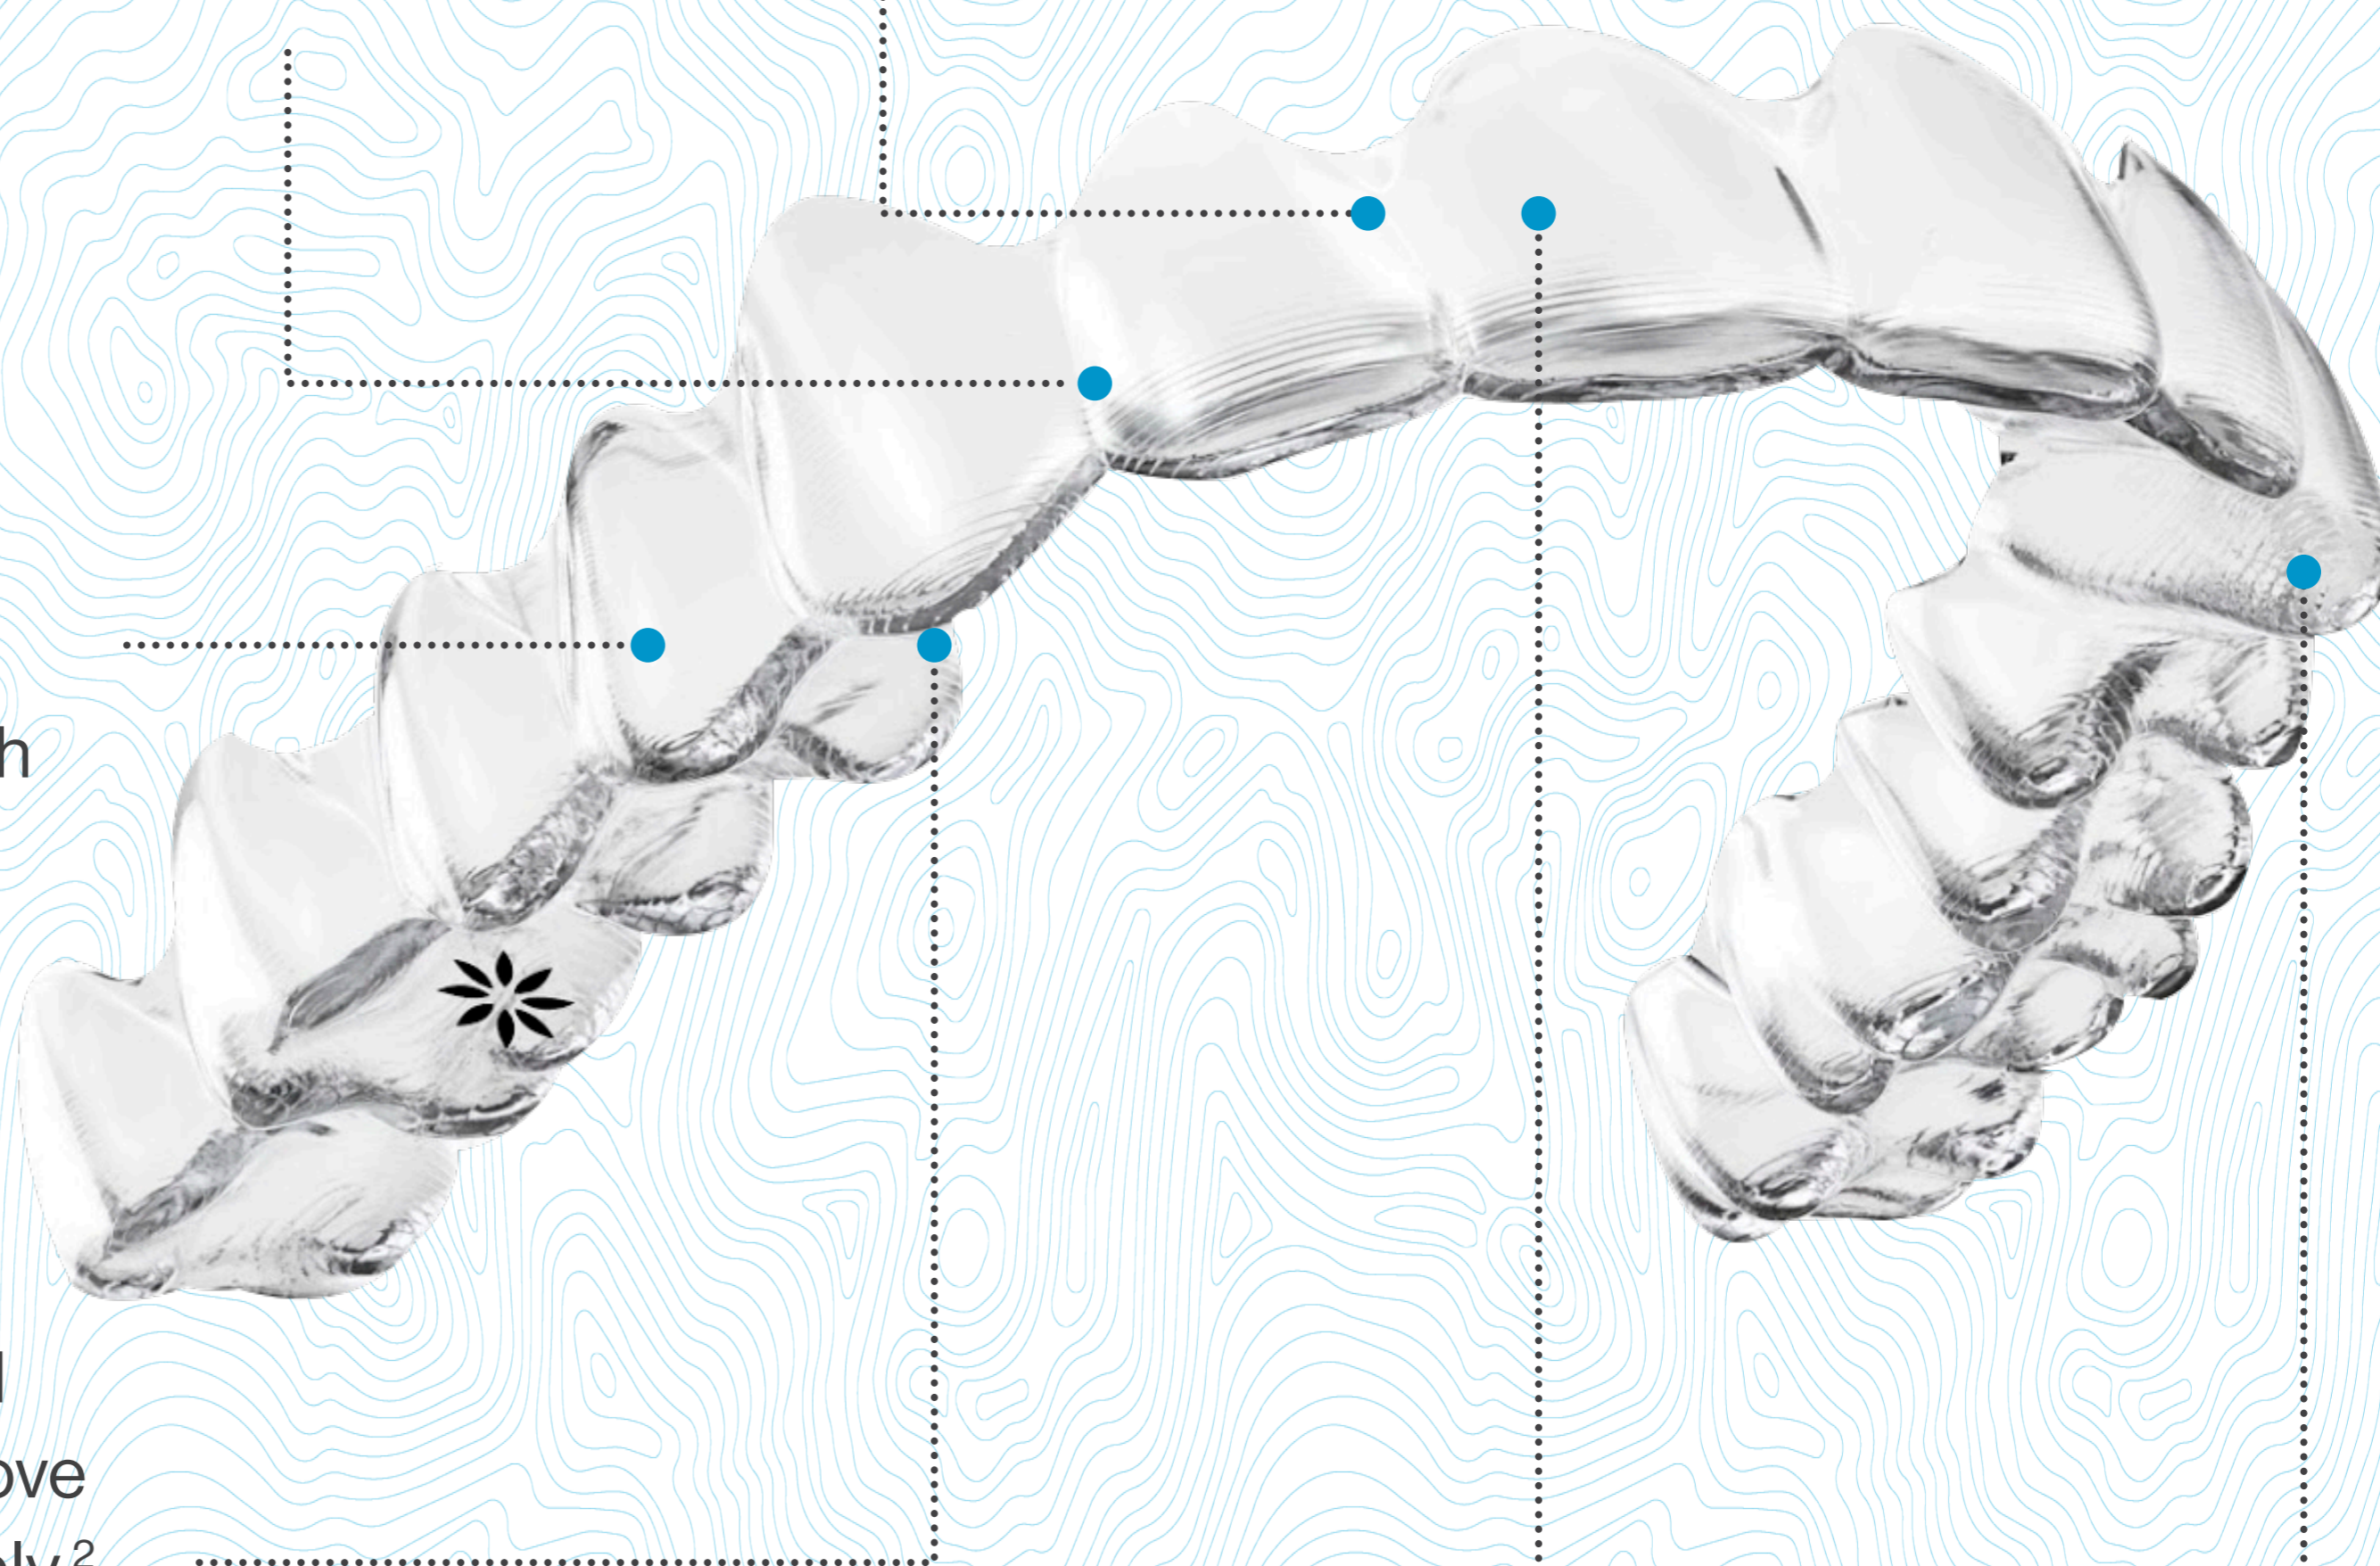

Invisalign® System:

The most advanced clear aligner system in the world.

20+ years of data.

For more intelligent treatment planning where every step is precisely calculated for more predictable outcomes.

SmartTrack® material.

Thanks to our unique SmartTrack® material which allows gentle yet powerful tooth movement for more comfortable teeth straightening.

Predictable results.

Invisalign treatment with SmartTrack® material and SmartForce® features move your teeth more predictably.²

Customised treatment.

With patented digital 3D simulation of your treatment plan, know your treatment outcome before you start treatment.

Over 9 million patients treated worldwide.¹

With Invisalign treatment, you'll receive unmatched expertise.

Face to face doctor care.

Your doctor takes care of your prescription and treatment follow-ups from start till end.

¹. Data on file at Align Technology, as of September 30, 2020.

². Compared to Invisalign aligners previously made from single-layer (EX30) material.